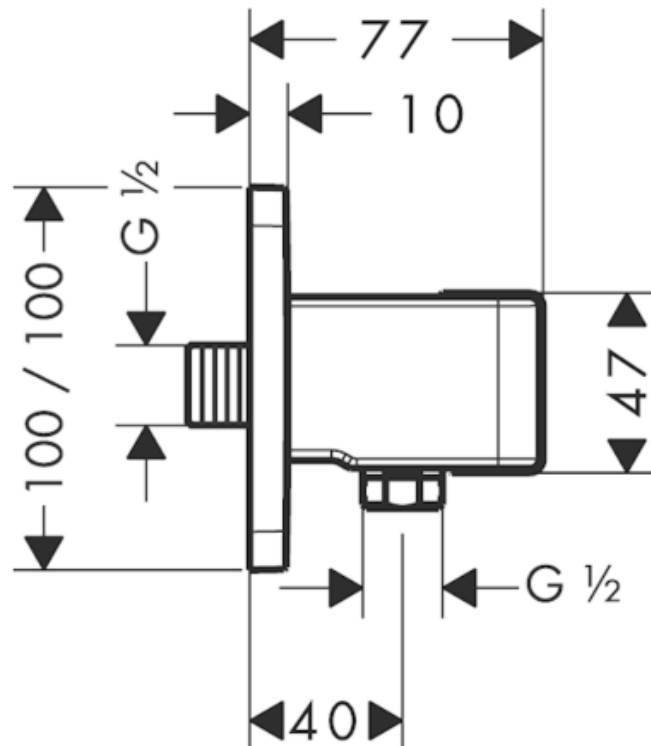

Brand : Axor, Germany  
 Name : Axor Shower solutions Porter unit  
 Item Code : 11626.670  
 Designer :  
 Color / Finish : Matt Black  
 Dimensions : 77 x 47 x 100/100 mm

**Product info:**

- integrated support function
- metal housing with internal water supply made of plastic
- Non-return valve
- Connection type: G ½
- For shower hoses with a conical unit