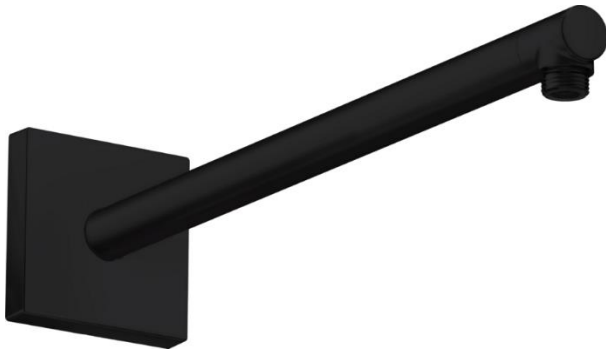

AXOR

Brand : Axor, Germany
Name : Axor Shower solutions Wall Arm
Item Code : 26436.670
Designer :
Color / Finish : Matt Black
Dimensions : 390 mm length

Product info:

- Installation type: exposed installation
- Material: Brass
- Connection type: G ½