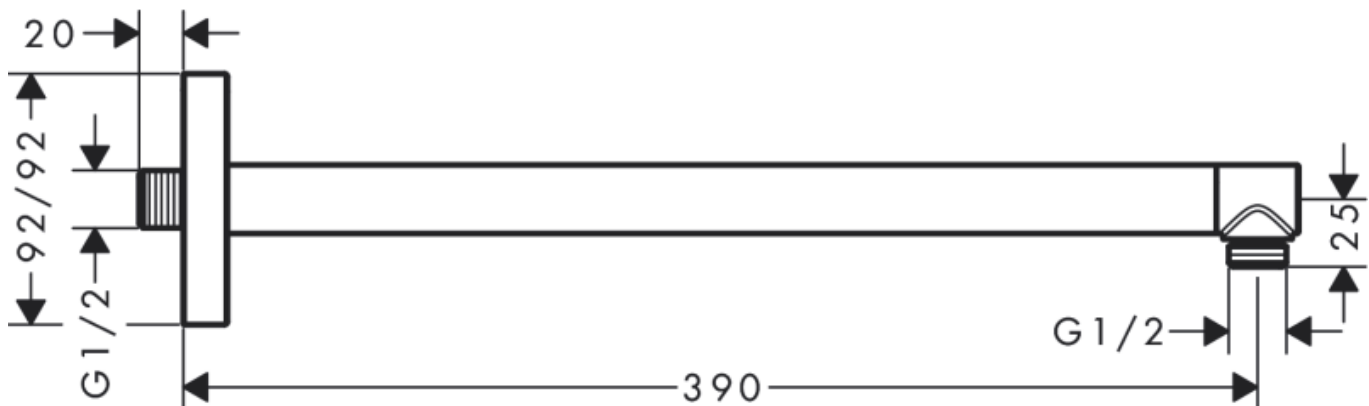

AXOR

Brand : Axor, Germany
Name : Axor Shower solutions Wall Arm
Item Code : 26436.670
Designer :
Color / Finish : Matt Black
Dimensions : 390 mm length

Product info:

- Installation type: exposed installation
- Material: Brass
- Connection type: G ½