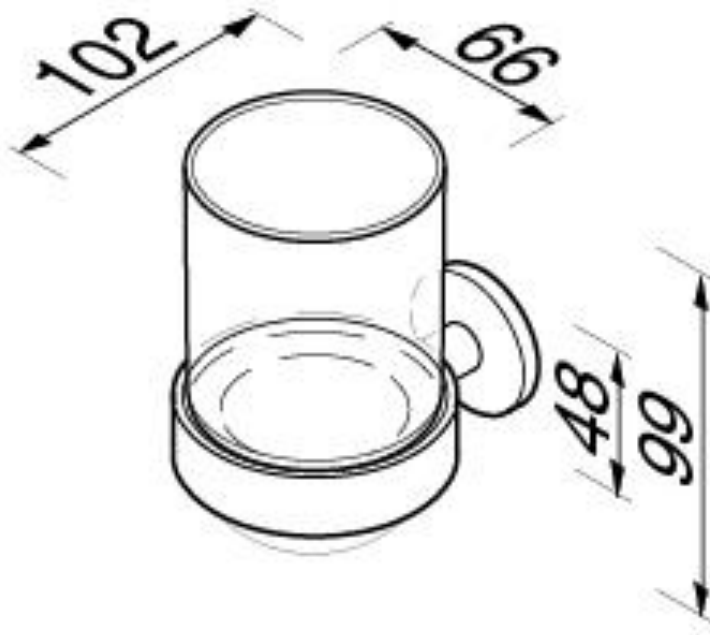

Follow cleaning instructions and avoid using any harmful chemicals. Failure to do so voids the warranty.

All information is for reference only. Installation shall always be based on the specs provided with actual delivered items.
For more info, visit www.kuysen.com