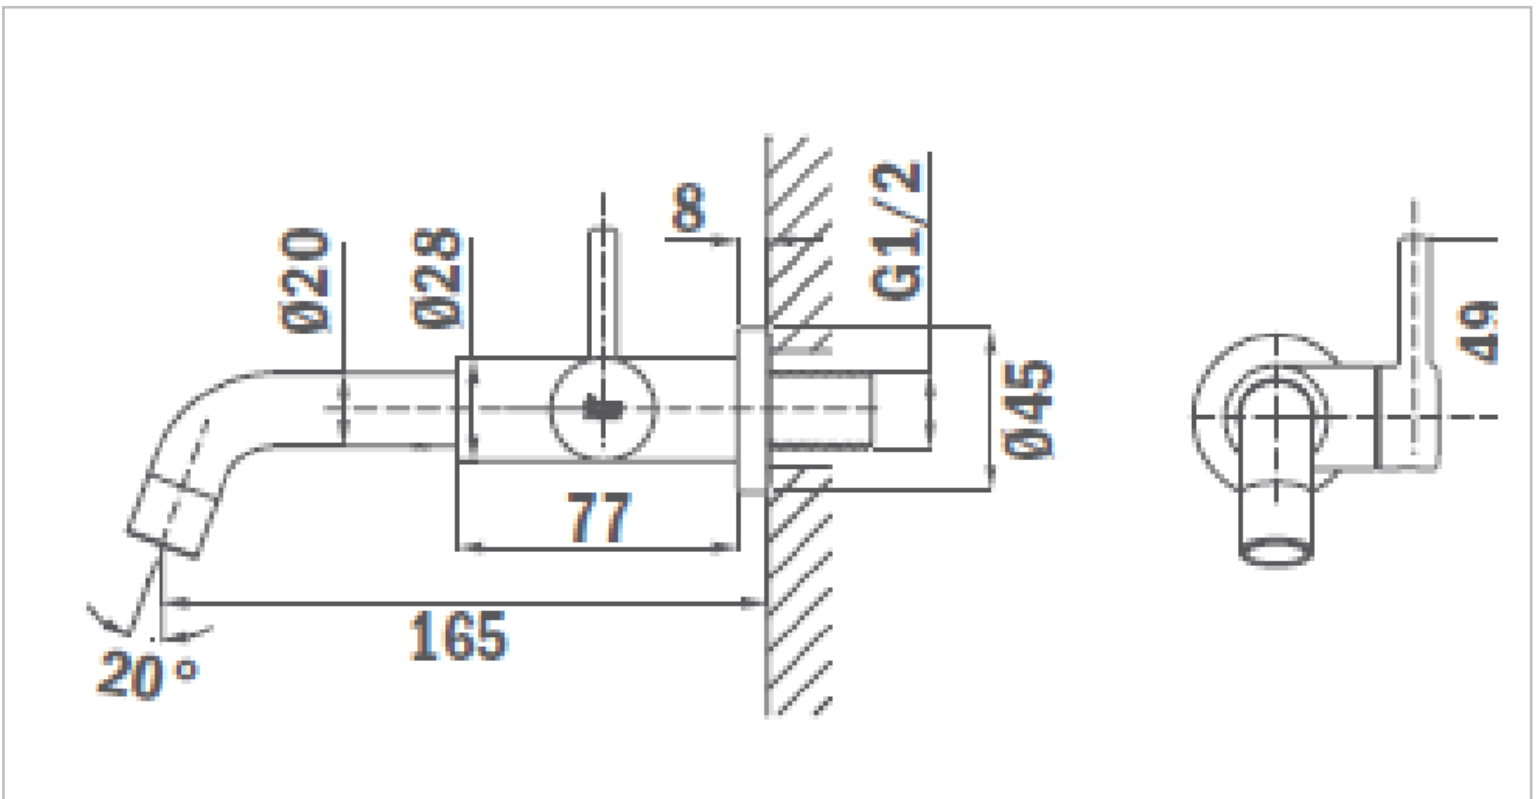

Brand : TEKA, Spain
 Name : IN148 Sink wall tap
 Item Code : 16.148.02

Color / Finish : Chrome
 Dimensions : 165mm spout projection

Product info:
 • Cold Water Tap

Follow cleaning instructions and avoid using any harmful chemicals.
 All information is for reference only. Installation shall always be based on the specs provided with actual delivered items.
 For more info, visit www.kuysen.com