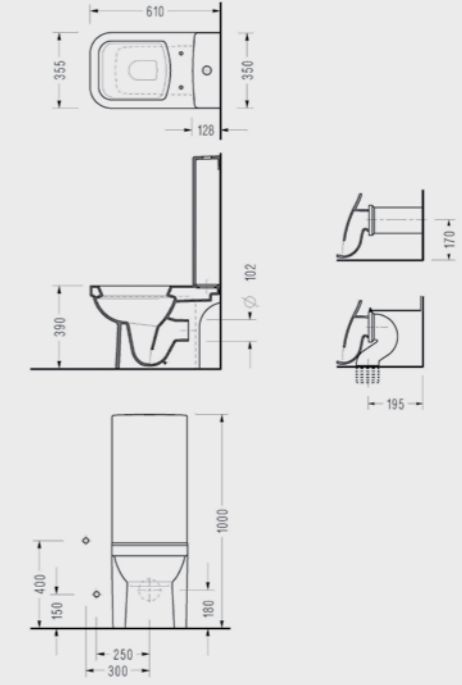

Star 61 cm Universal Klozet + 60 cm Kılıf Rezervuar

SA16 + AD46

- Klozet kapağı hariç fiyattır.
- İç takım dahildir.

SA72STS110H
987,00 TL