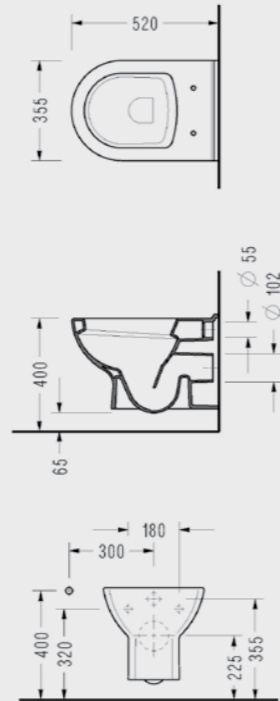

67100DS110H
376,00 TL