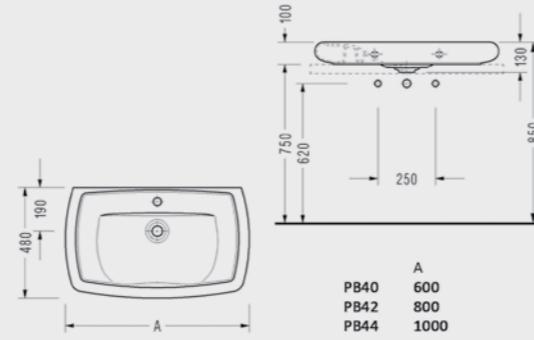

60 cm PB40TDS110H	80 cm PB42TDS110H	100 cm PB44TDS110H
404,00 TL	539,00 TL	701,00 TL